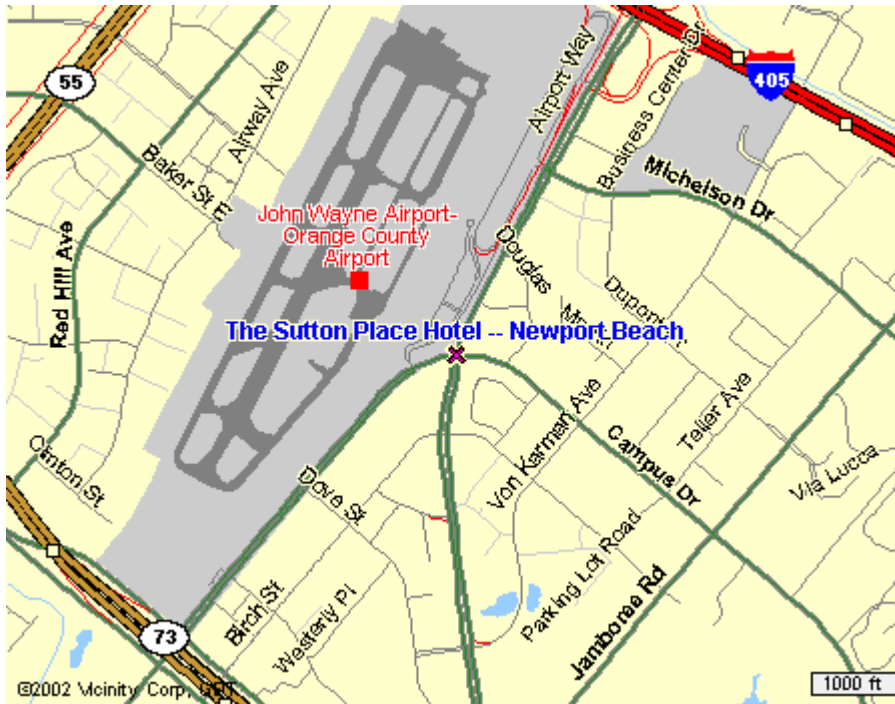

Group: Maxtor T13

Rate: \$115
Cutoff date: TBD

Questions, please contact:
Darrin Bulik – Western Digital
949 672-7442

Getting from John Wayne Airport to the Sutton Place Hotel (5 minute drive)

- As you exit the airport, turn RIGHT onto MacArthur
- Travel about 1 mile
- Sutton Place on left hand side of MacArthur

Hotel Location

**4500 MacArthur Boulevard
Newport Beach, California, 92660**