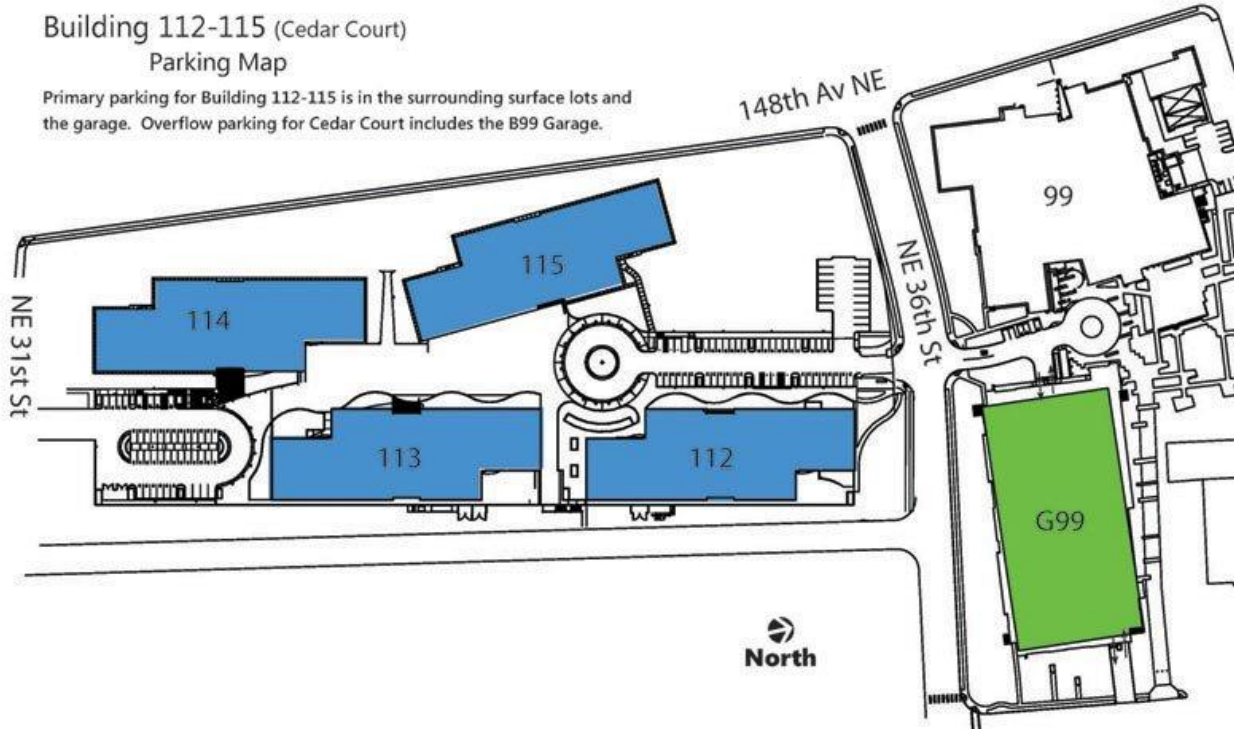

Meeting Announcement

T13 Plenary #140

December 10th, 2019

10am to 6pm

December 11th, 2019

9am to 5pm

HOSTED BY: Microsoft

LOCATION: Building 113 - Microsoft West Redmond Campus

14870 N.E. 31st Way, Redmond, WA

98052, United States

HOST CONTACT: Lee Prewitt (425-538-6462)

leprewit@microsoft.com

PARKING:

There is no hotel block, but here is a list of hotels close to campus: